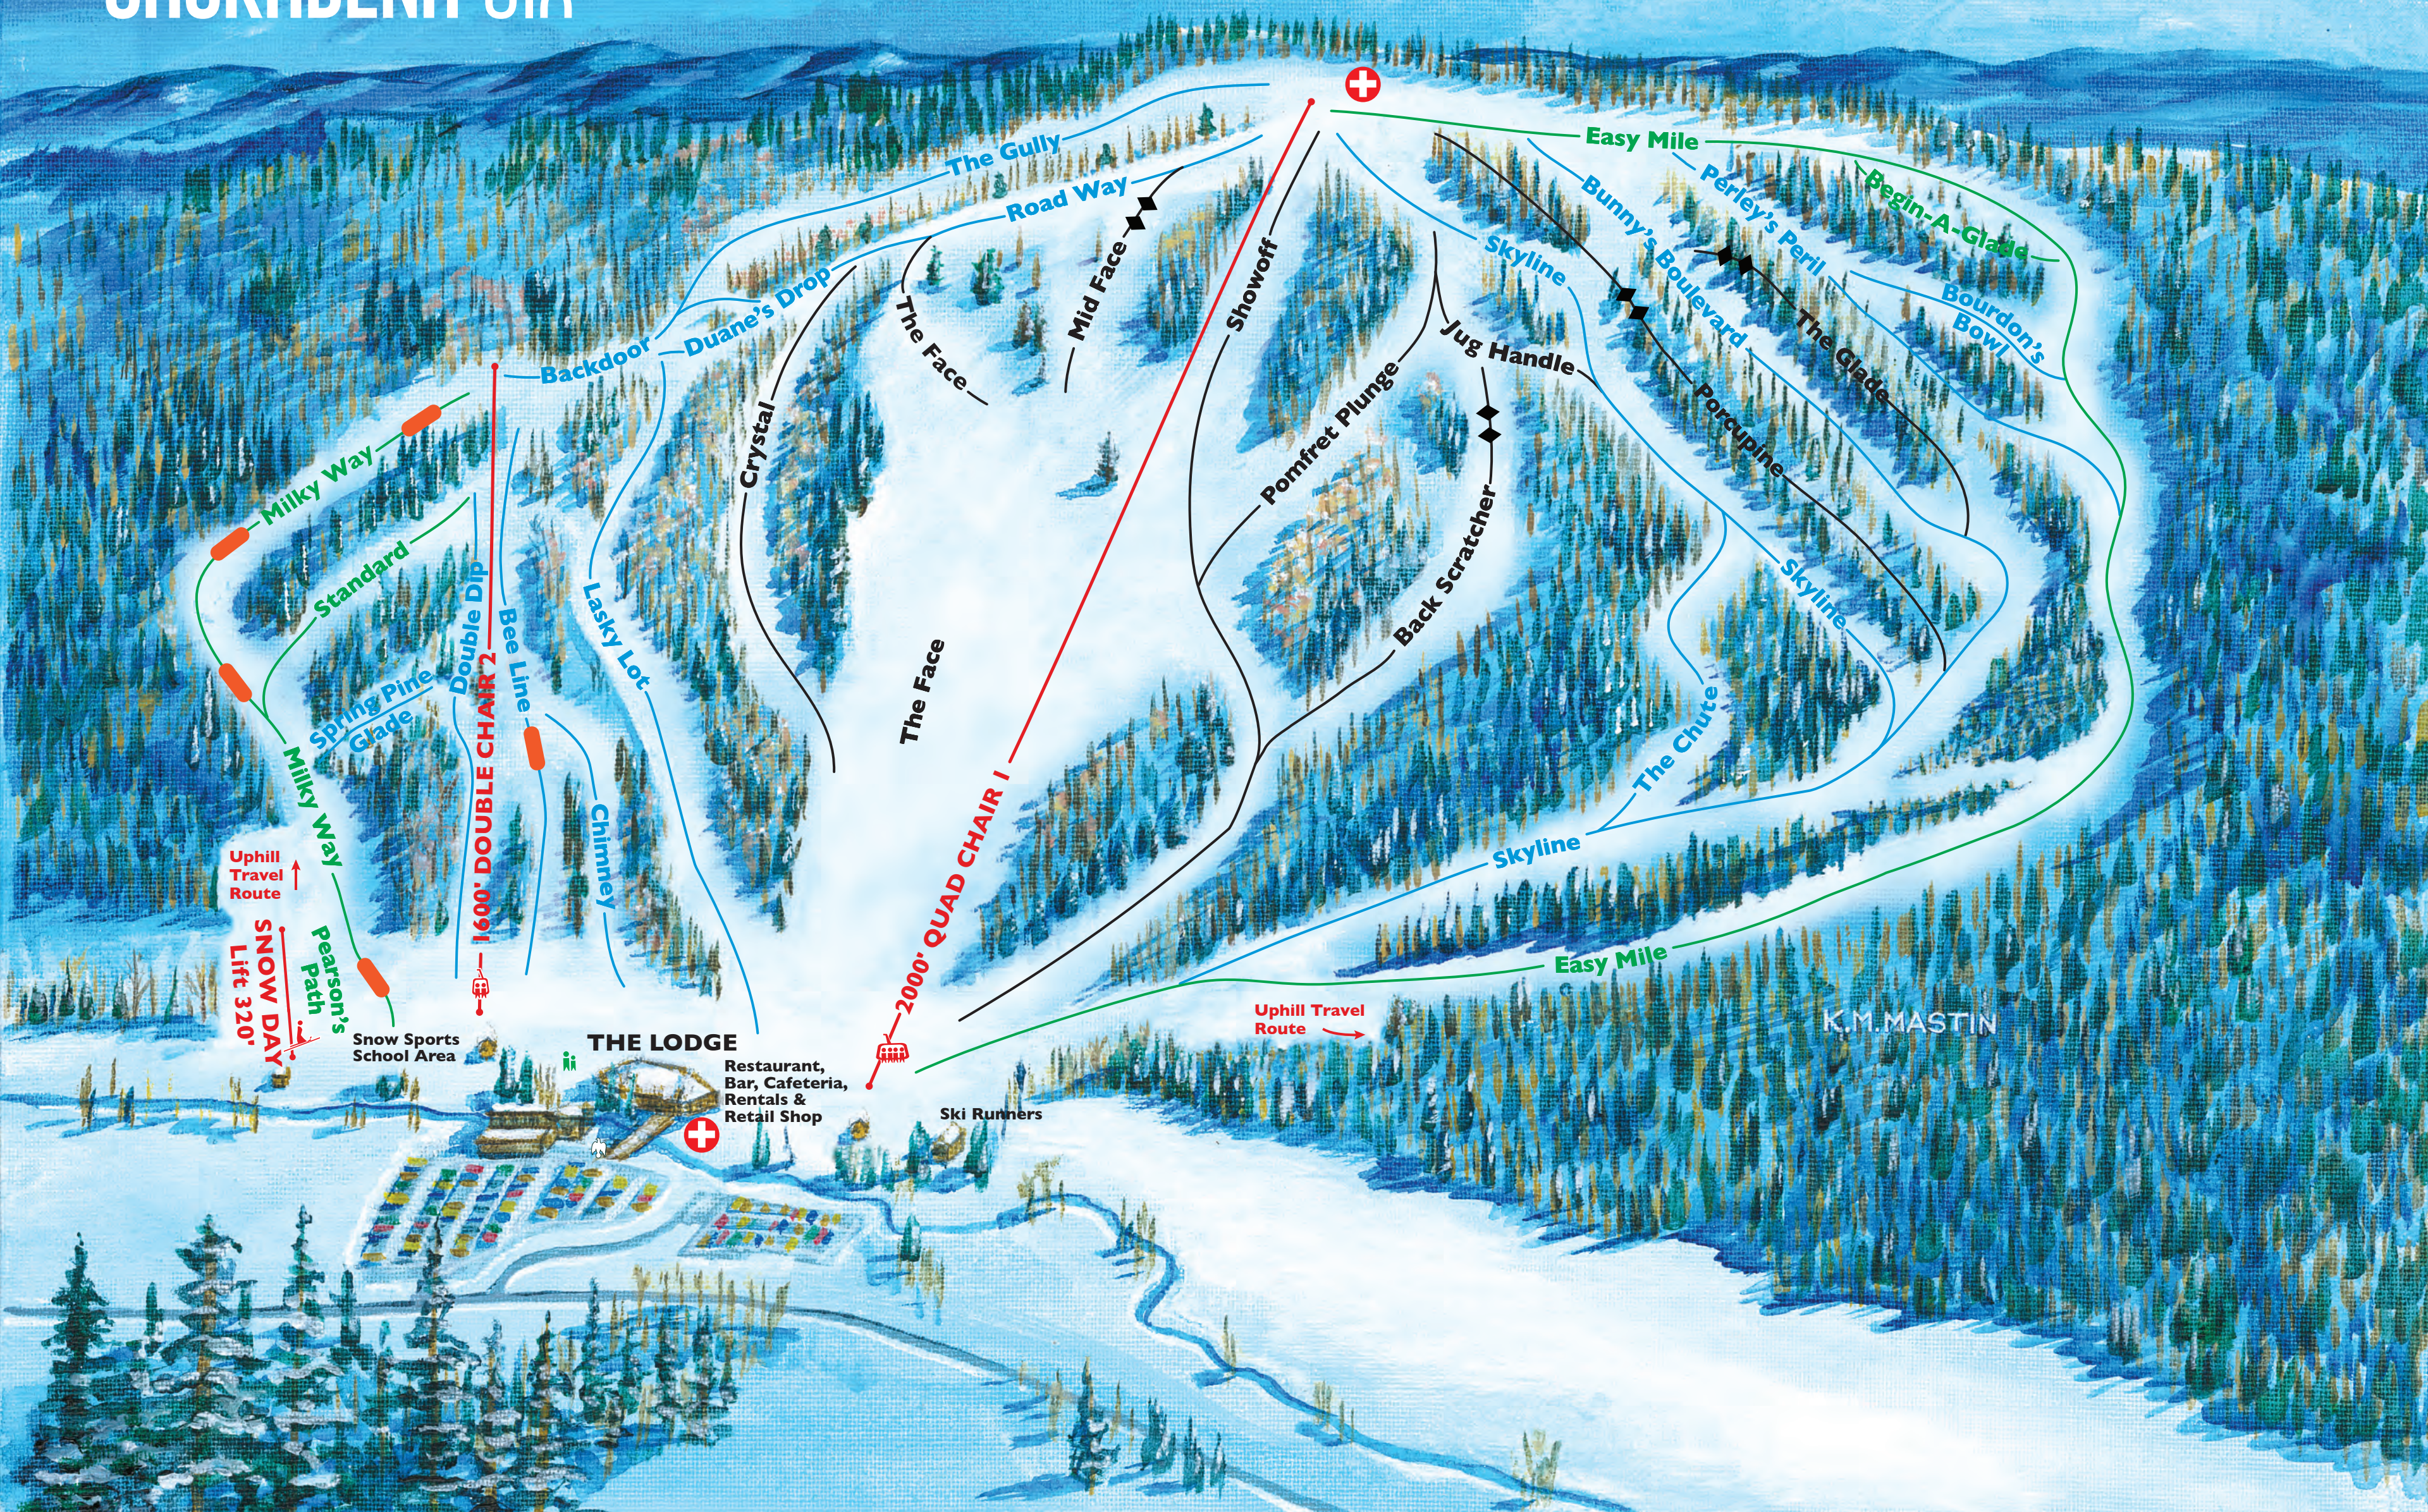

SASKADENA SIX

6

SASKADENA SIX

The Gully
Road Way
Mid Face
Showoff
Pomfret Plunge
Jug Handle
Back Scratcher
Skyline
The Chute
Easy Mile
Bunny's Boulevard
Perley's Peril
Begin-A-Glade
Bourdon's Bowl
The Glade
Porcupine
The Face
Crystal
Backdoor
Duane's Drop
Lasky Lot
Chimney
Milky Way
Standard
Spring Pine Glade
Milky Way
Pearson's Path
Snow Day Lift 320'
Uphill Travel Route
1600' DOUBLE CHAIR 2
Bee Line
Snow Sports School Area
THE LODGE
Restaurant, Bar, Cafeteria, Rentals & Retail Shop
Ski Runners
Uphill Travel Route
K.M. MASTIN